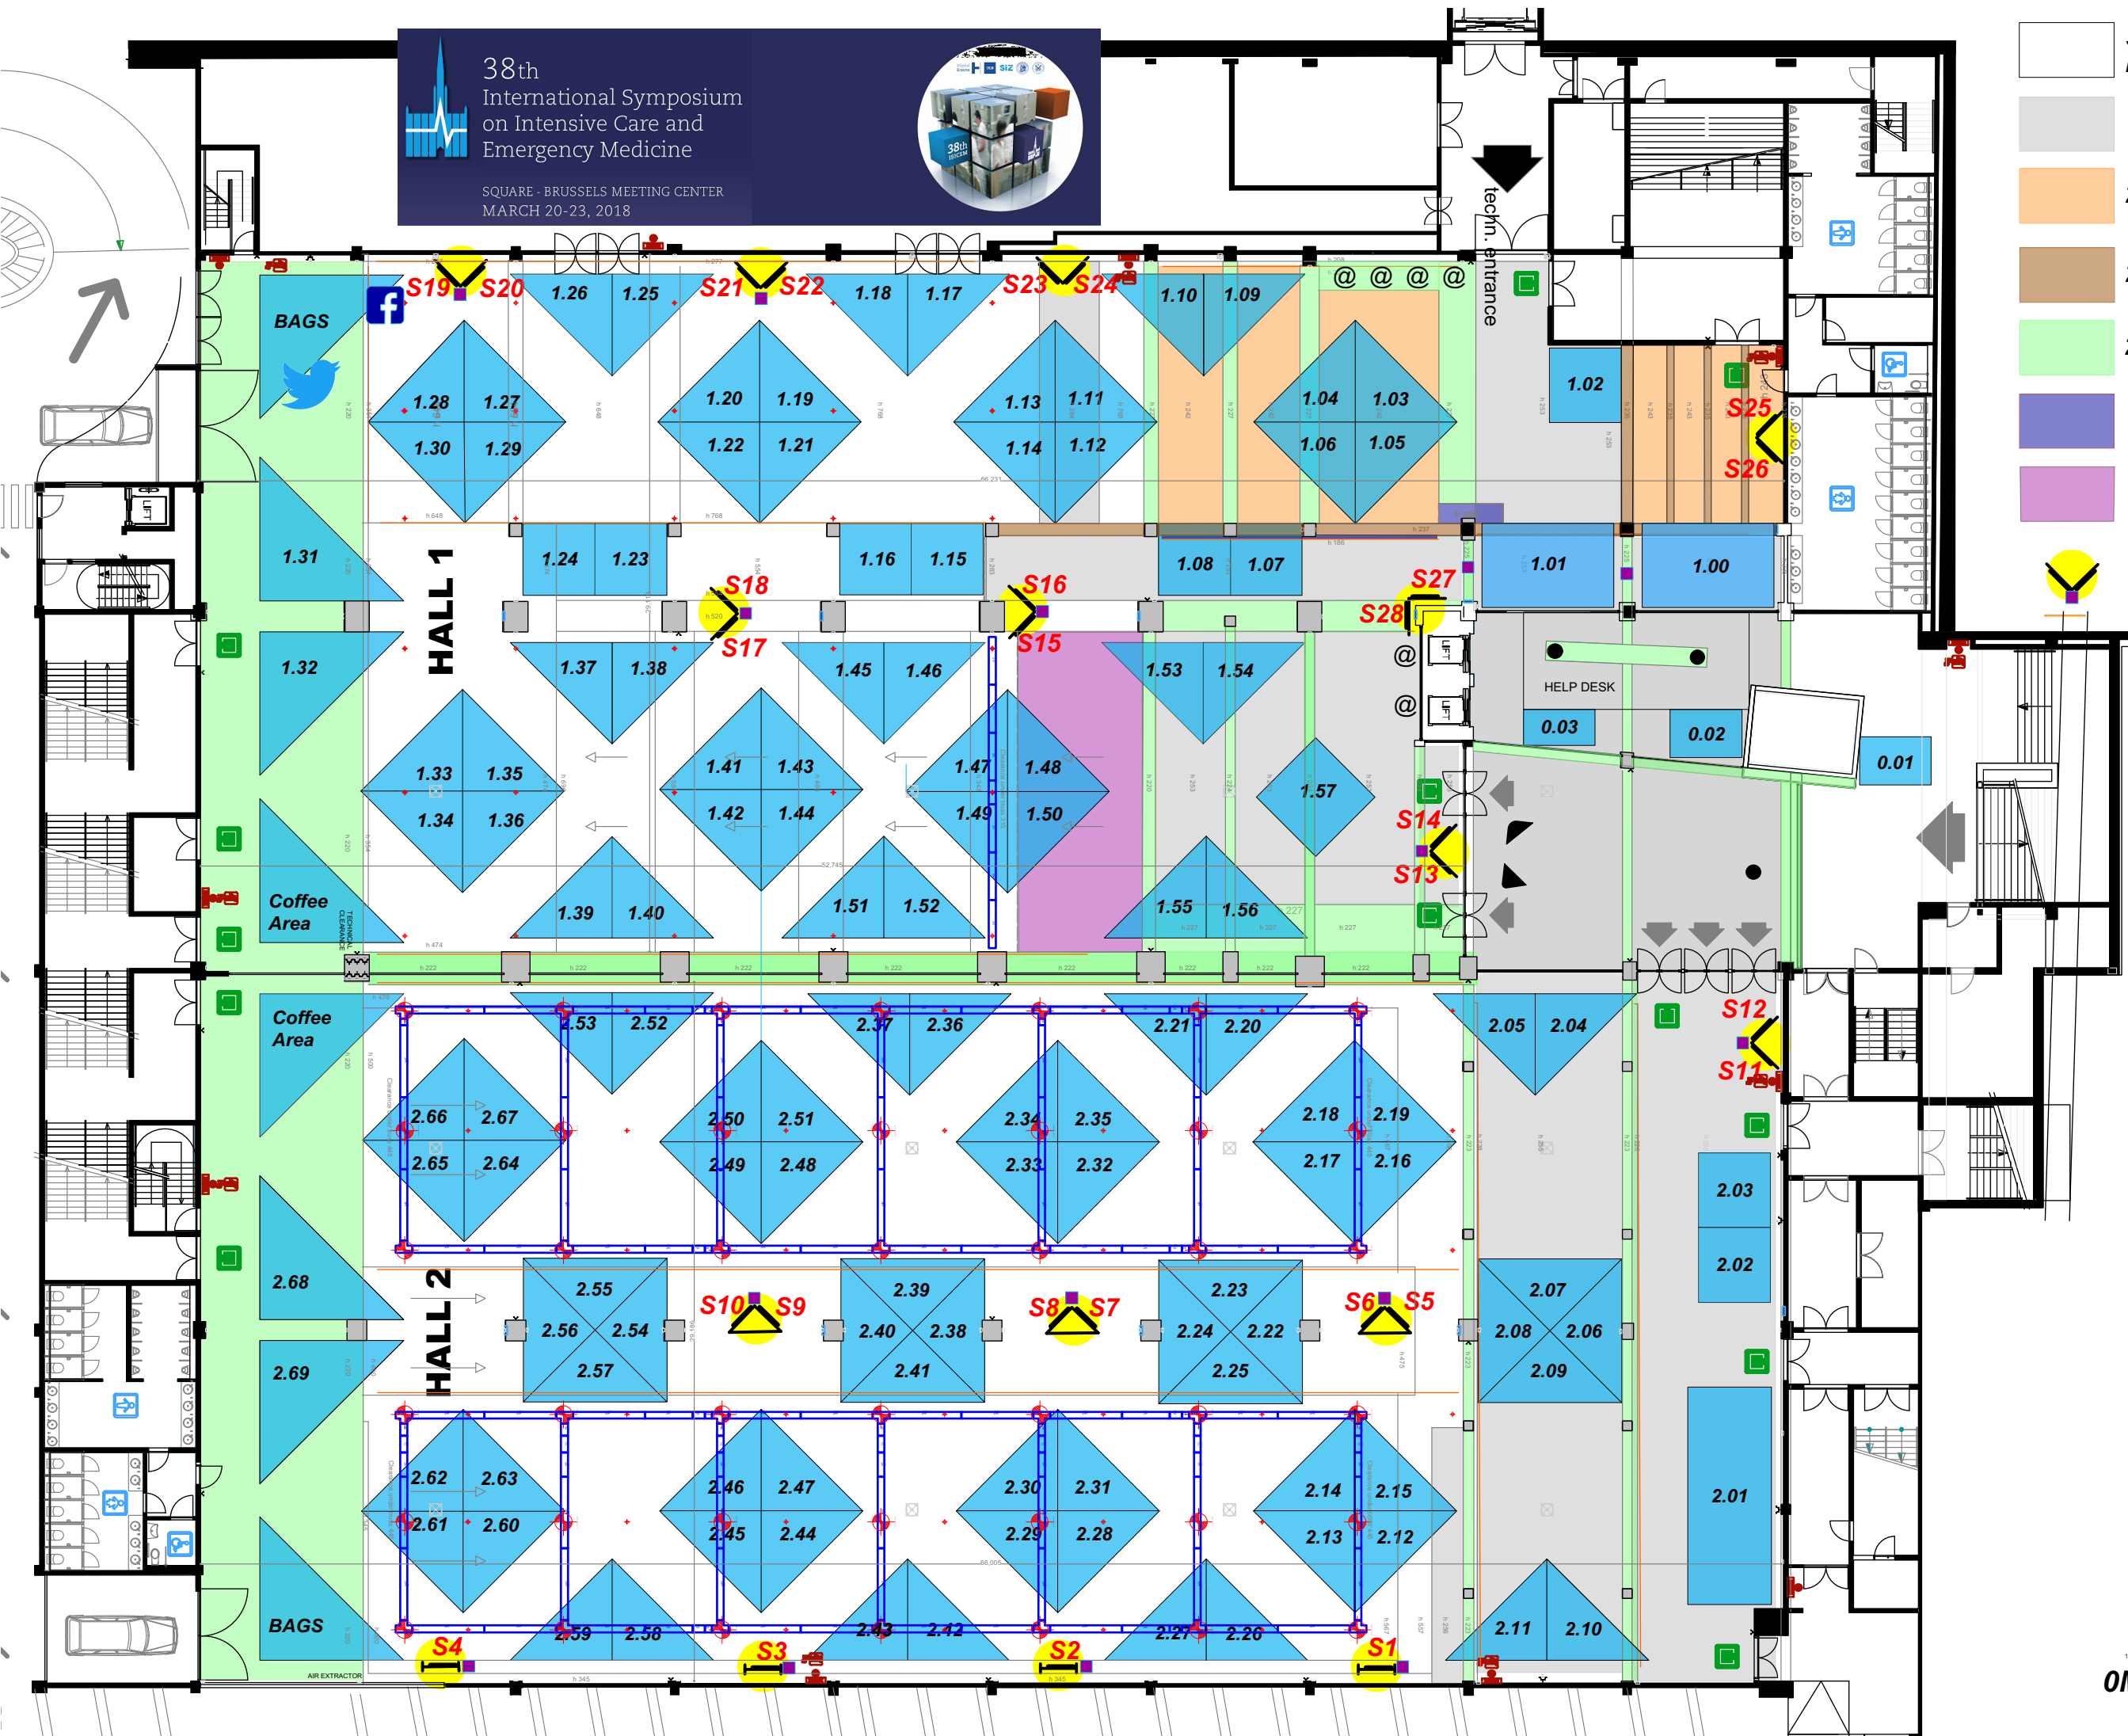

38th  
International Symposium  
on Intensive Care and  
Emergency Medicine

SQUARE - BRUSSELS MEETING CENTER  
MARCH 20-23, 2018

-  3500mm  
Maximum building height
-  2500mm under ceiling
-  2400mm under ceiling
-  2300mm under ceiling
-  2200mm under ceiling
-  1900mm under ceiling
-  FROM 2200mm  
TO 3480mm
-  ePOSTERS

**SCALE**

0M 5M 10M